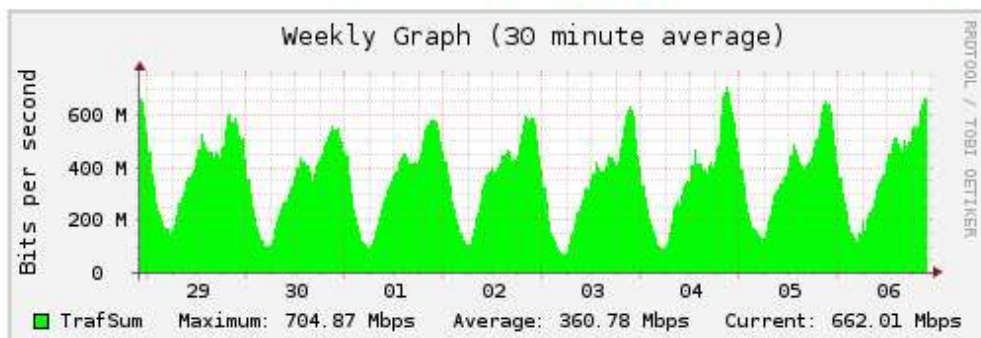

IX.br - laj								
ASN	NOME	ATM		LG		TRÁNSITO		IPV6
		V4	V6	V4	V6	V4	V6	
14026	Simet	✓	✓	✓	✓			✓
16735	ALGAR TELECOM	✓	✓	✓	✓	✓	✓	✓
25933	Vogel	✓	✓	✓	✓	✓	✓	✓
28134	TKNET	✓		✓				
28259	CerteINET	✓	✓	✓	✓	✓	✓	✓
28283	ADYLNET	✓	✓	✓	✓	✓	✓	✓
28573	NETServicos	✓	✓	✓	✓			✓
52694	GlobalSul	✓	✓	✓	✓	✓	✓	✓
52751	BrasRede	✓		✓				
262441	Univates	✓	✓	✓	✓			✓
262464	Trip Tecnologia	✓	✓			✓	✓	✓
262591	Fbnet	✓	✓	✓	✓			✓
262798	VIABOL	✓	✓	✓	✓			✓
262883	AlfainfNet	✓		✓				
263000	B&WNet	✓	✓	✓	✓			✓