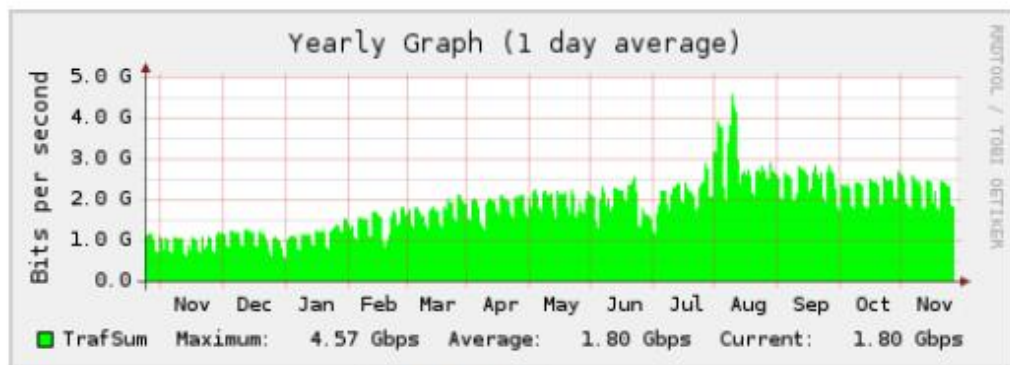

Evolução do PTT-RS

2001

2005

2012

2014