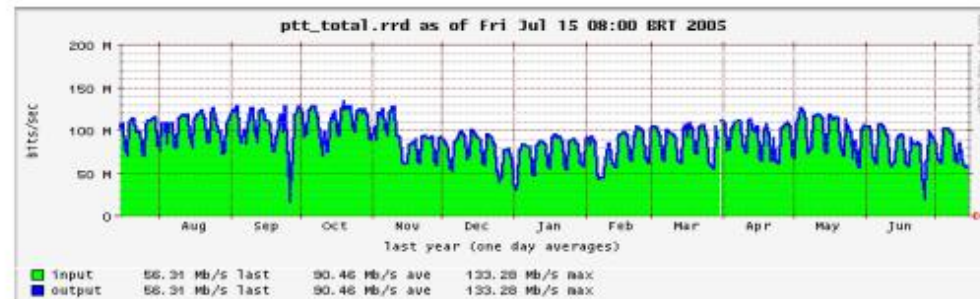

Evolução do PTT-RS

2001

2005

2012

2014